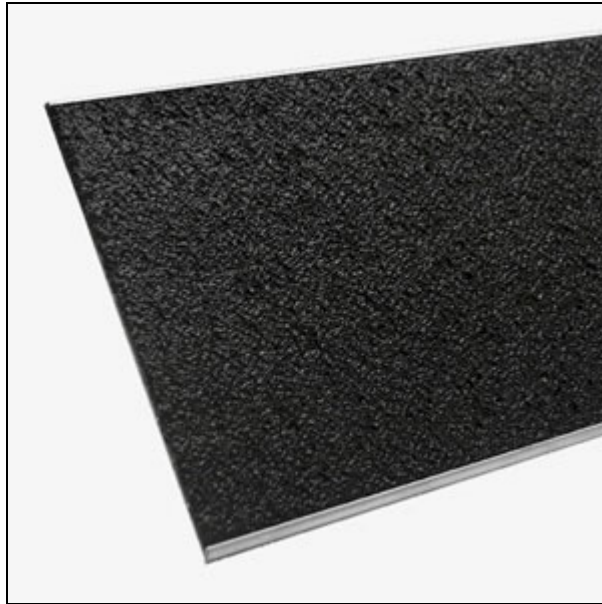

AMERICAN[®] STAIR TREADS

152 Rollins Avenue #102
Rockville, MD 20852
800-762-9010
240-780-3309 (fax)
<http://www.americanstairtreads.com>

Grit Surface Anti-Slip Floor Plates

Grit Surface Floor Plates increase traction both indoors and outside with a carbide grit surface, which is ideal for stairways, landings, ramps, catwalks and other flat areas where a durable, anti-slip surface is needed.

- Grit Surface Floor Plates have slightly rounded edges and can be placed edge-to-edge to cover larger areas as needed. Please note that the 7" deep floor plates have a beveled nose on one side.
- Ideal for use in outdoor stairways, including landings, ramps and corridors.
- Diamond hard, aluminum oxide abrasives are combined with polymeric binders and bonded to heat-treated aluminum to form durable grit surface indoor/outdoor metal floor plates.
- Sweep, mop or hose down anti-slip floor plates for cleaning as needed.

SPECIFICATIONS

Thickness: 1/4" thick Depth: 3.5", 5.5" and 7" Rounded Edges on 3.5" and 5.5" Rounded Rear and Bevel Nose on 7.5"

Federal Specs: RR-T-650E Flame Spread Rating of 75 or less using ASTM-E-84 Test

Standard Colors

Black Grit

Grey Grit

Brown Grit

Red Grit

Yellow Grit

Blue Grit

Green Grit